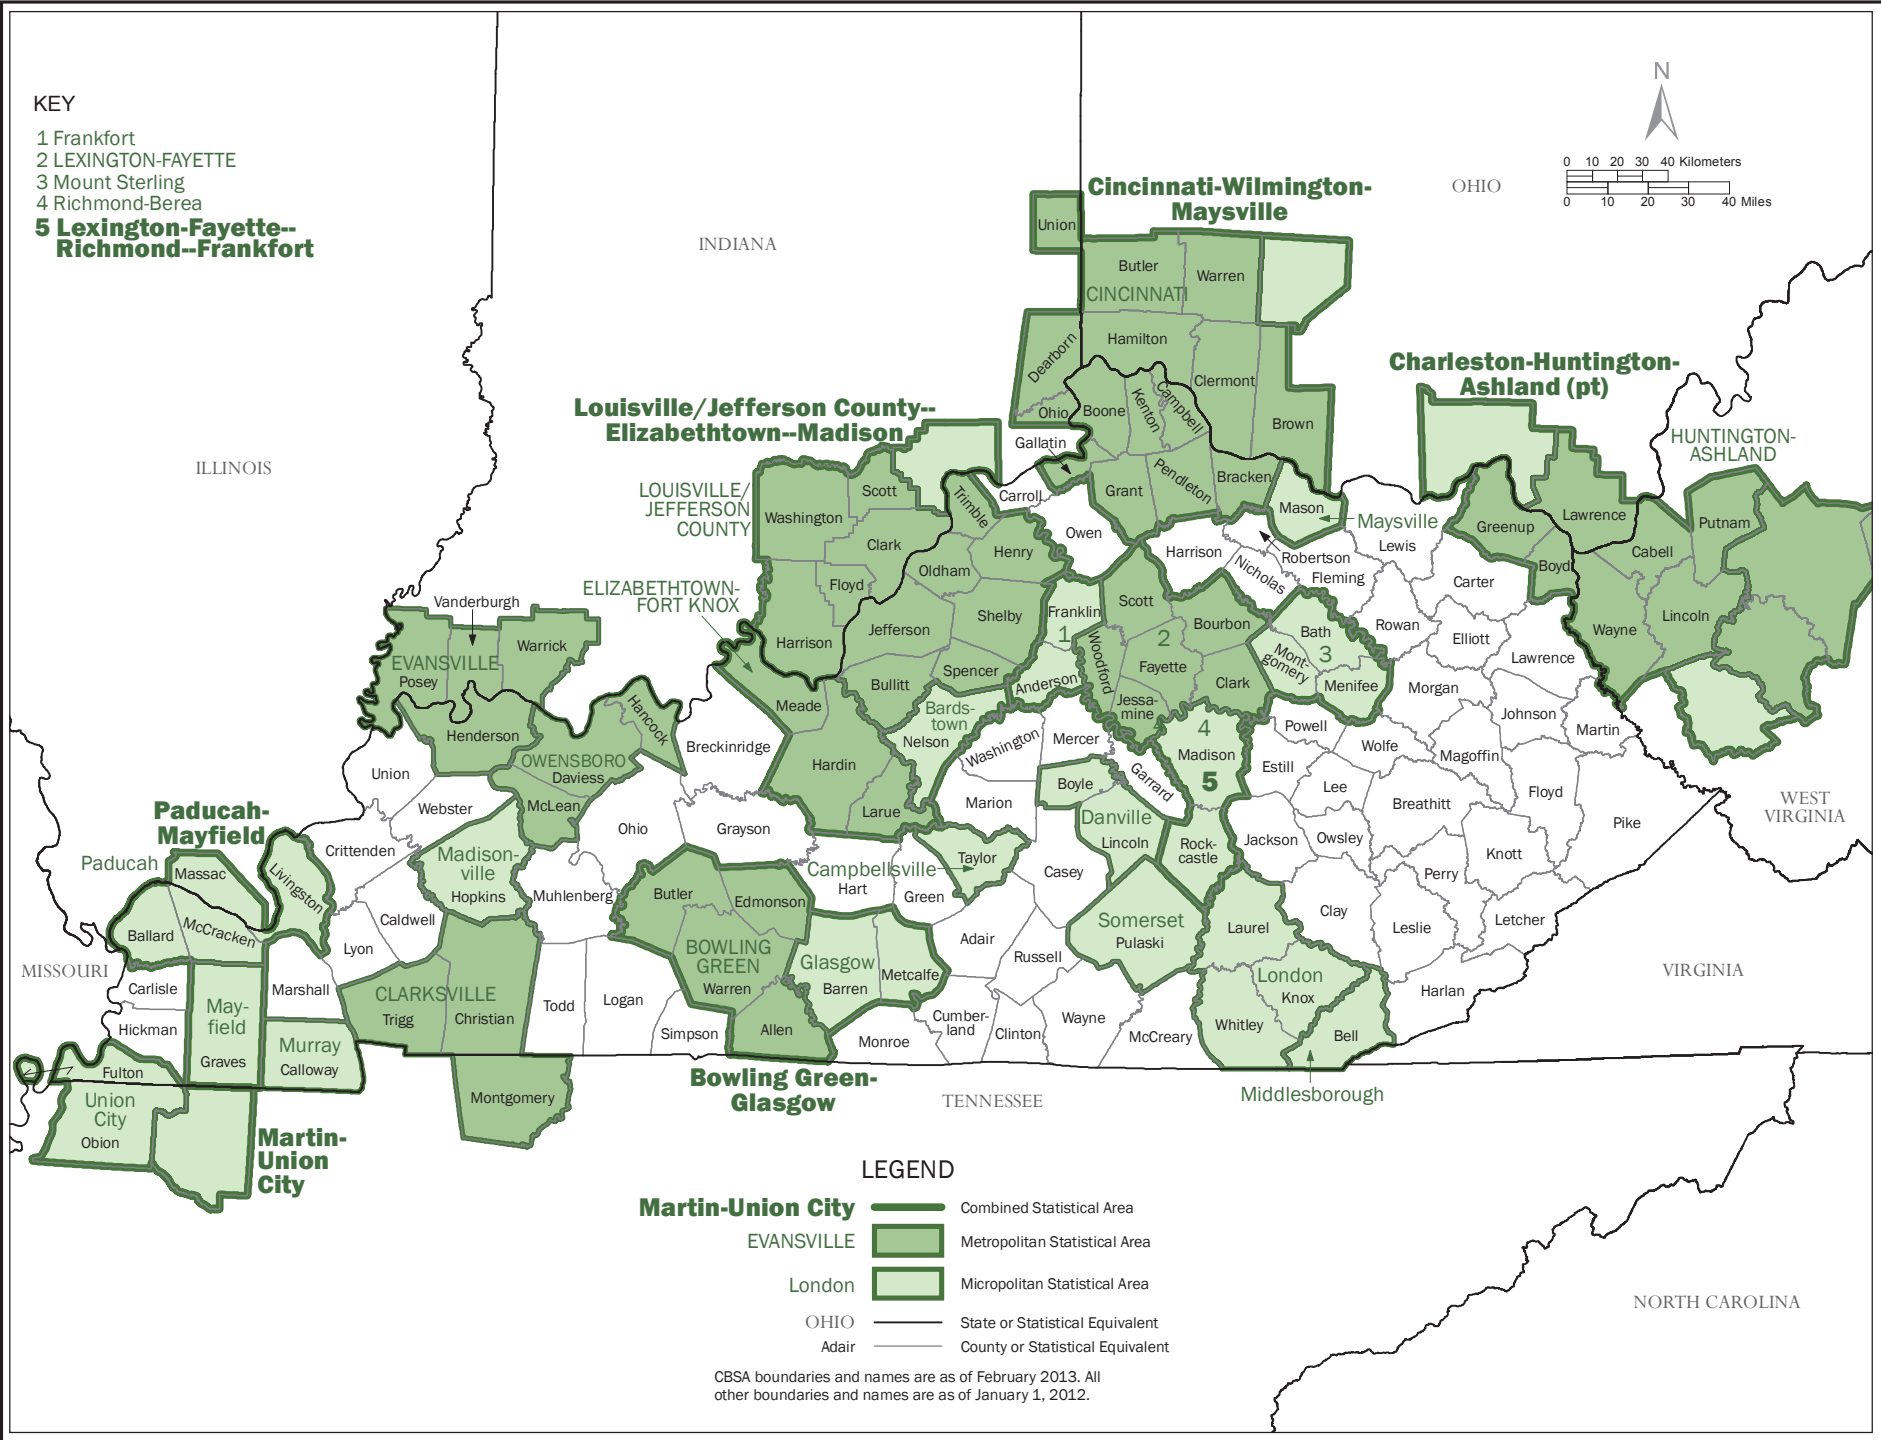

- KEY**
- 1 Frankfort
 - 2 LEXINGTON-FAYETTE
 - 3 Mount Sterling
 - 4 Richmond-Berea
 - 5 Lexington-Fayette--
Richmond--Frankfort**

LEGEND

- Martin-Union City** Combined Statistical Area
- EVANSVILLE** Metropolitan Statistical Area
- London** Micropolitan Statistical Area
- OHIO** State or Statistical Equivalent
- Adair** County or Statistical Equivalent

CBSA boundaries and names are as of February 2013. All other boundaries and names are as of January 1, 2012.